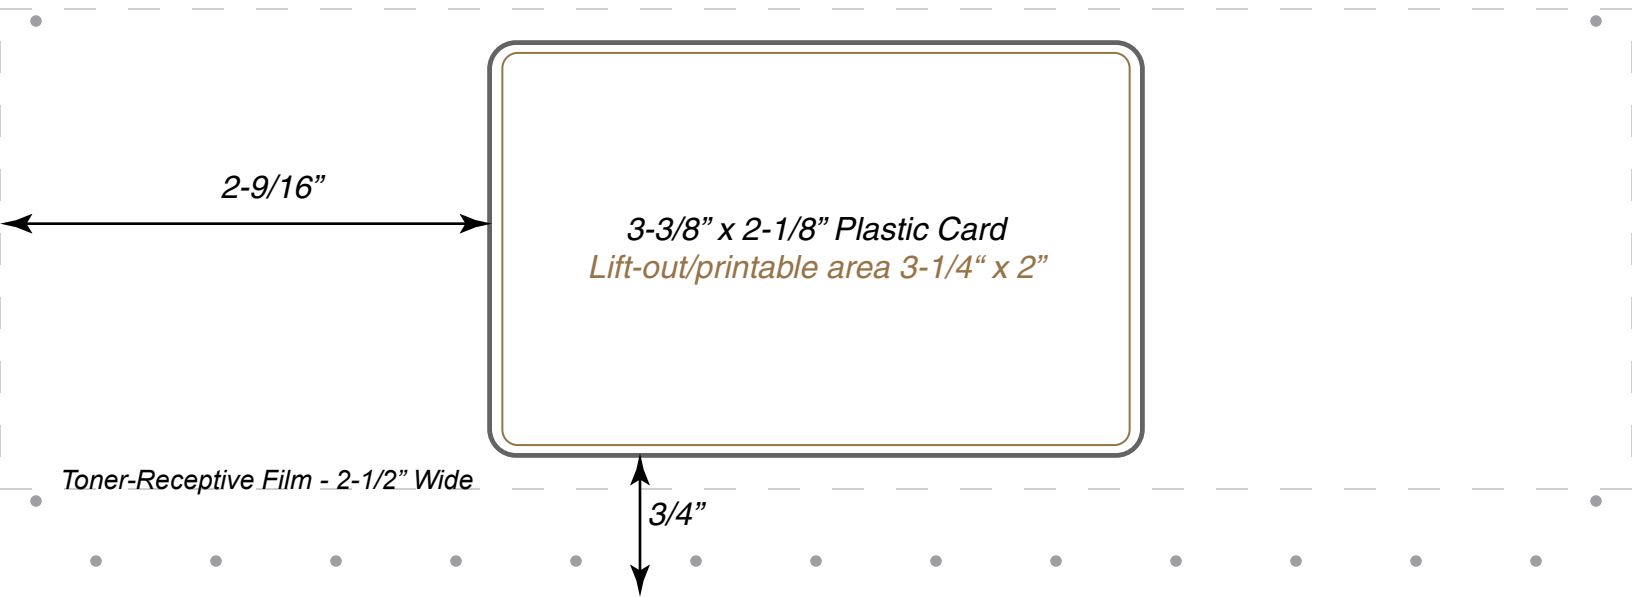

*Embossed Dots
(Location Varies +/- 1/16")*

2-9/16"

3-3/8" x 2-1/8" Plastic Card

3/4"

Back of Sheet

*Embossed Dots
(Location Varies +/- 1/16")*

2-9/16"

*3-3/8" x 2-1/8" Plastic Card
Lift-out/printable area 3-1/4" x 2"*

3/4"

Toner-Receptive Film - 2-1/2" Wide