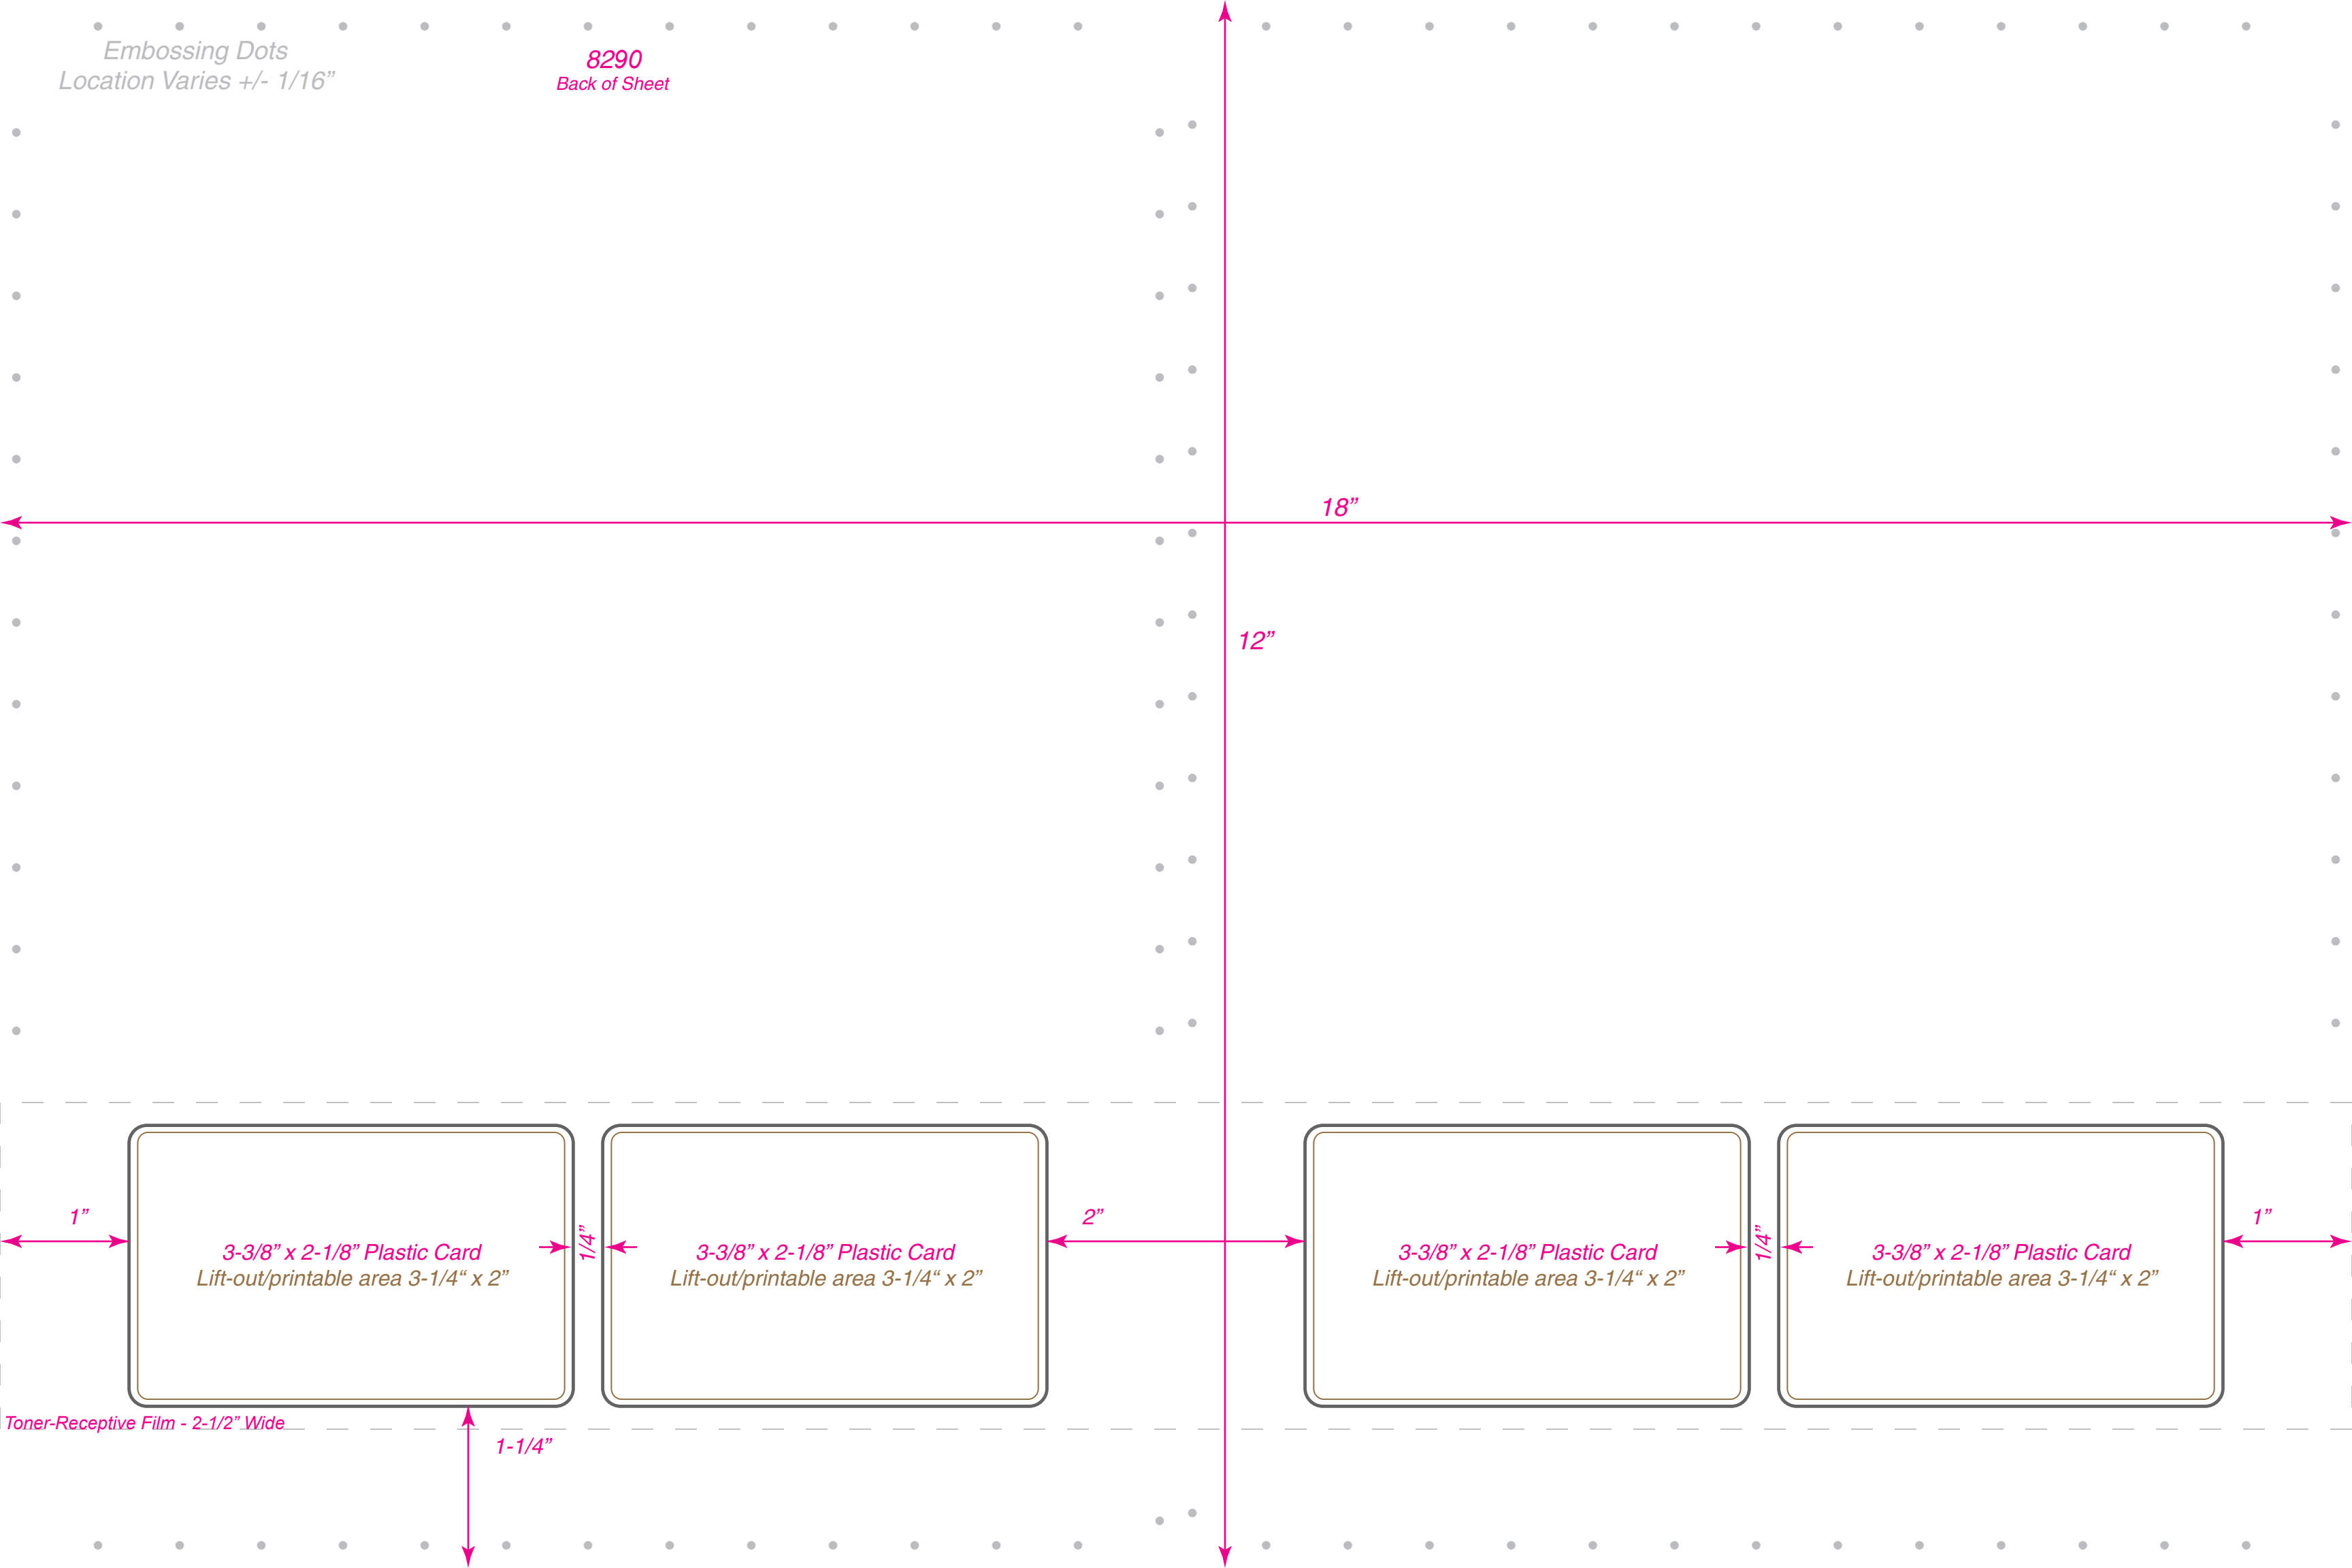

Embossing Dots  
Location Varies +/- 1/16"

8290

18"

12"

1"

1/4"

2"

1/4"

1"

1-1/4"

3-3/8" x 2-1/8" Plastic Card

3-3/8" x 2-1/8" Plastic Card

3-3/8" x 2-1/8" Plastic Card

3-3/8" x 2-1/8" Plastic Card

Embossing Dots  
Location Varies +/- 1/16"

8290  
Back of Sheet

18"

12"

1"

1/4"

2"

1/4"

1"

3-3/8" x 2-1/8" Plastic Card  
Lift-out/printable area 3-1/4" x 2"

3-3/8" x 2-1/8" Plastic Card  
Lift-out/printable area 3-1/4" x 2"

3-3/8" x 2-1/8" Plastic Card  
Lift-out/printable area 3-1/4" x 2"

3-3/8" x 2-1/8" Plastic Card  
Lift-out/printable area 3-1/4" x 2"

Toner-Receptive Film - 2-1/2" Wide