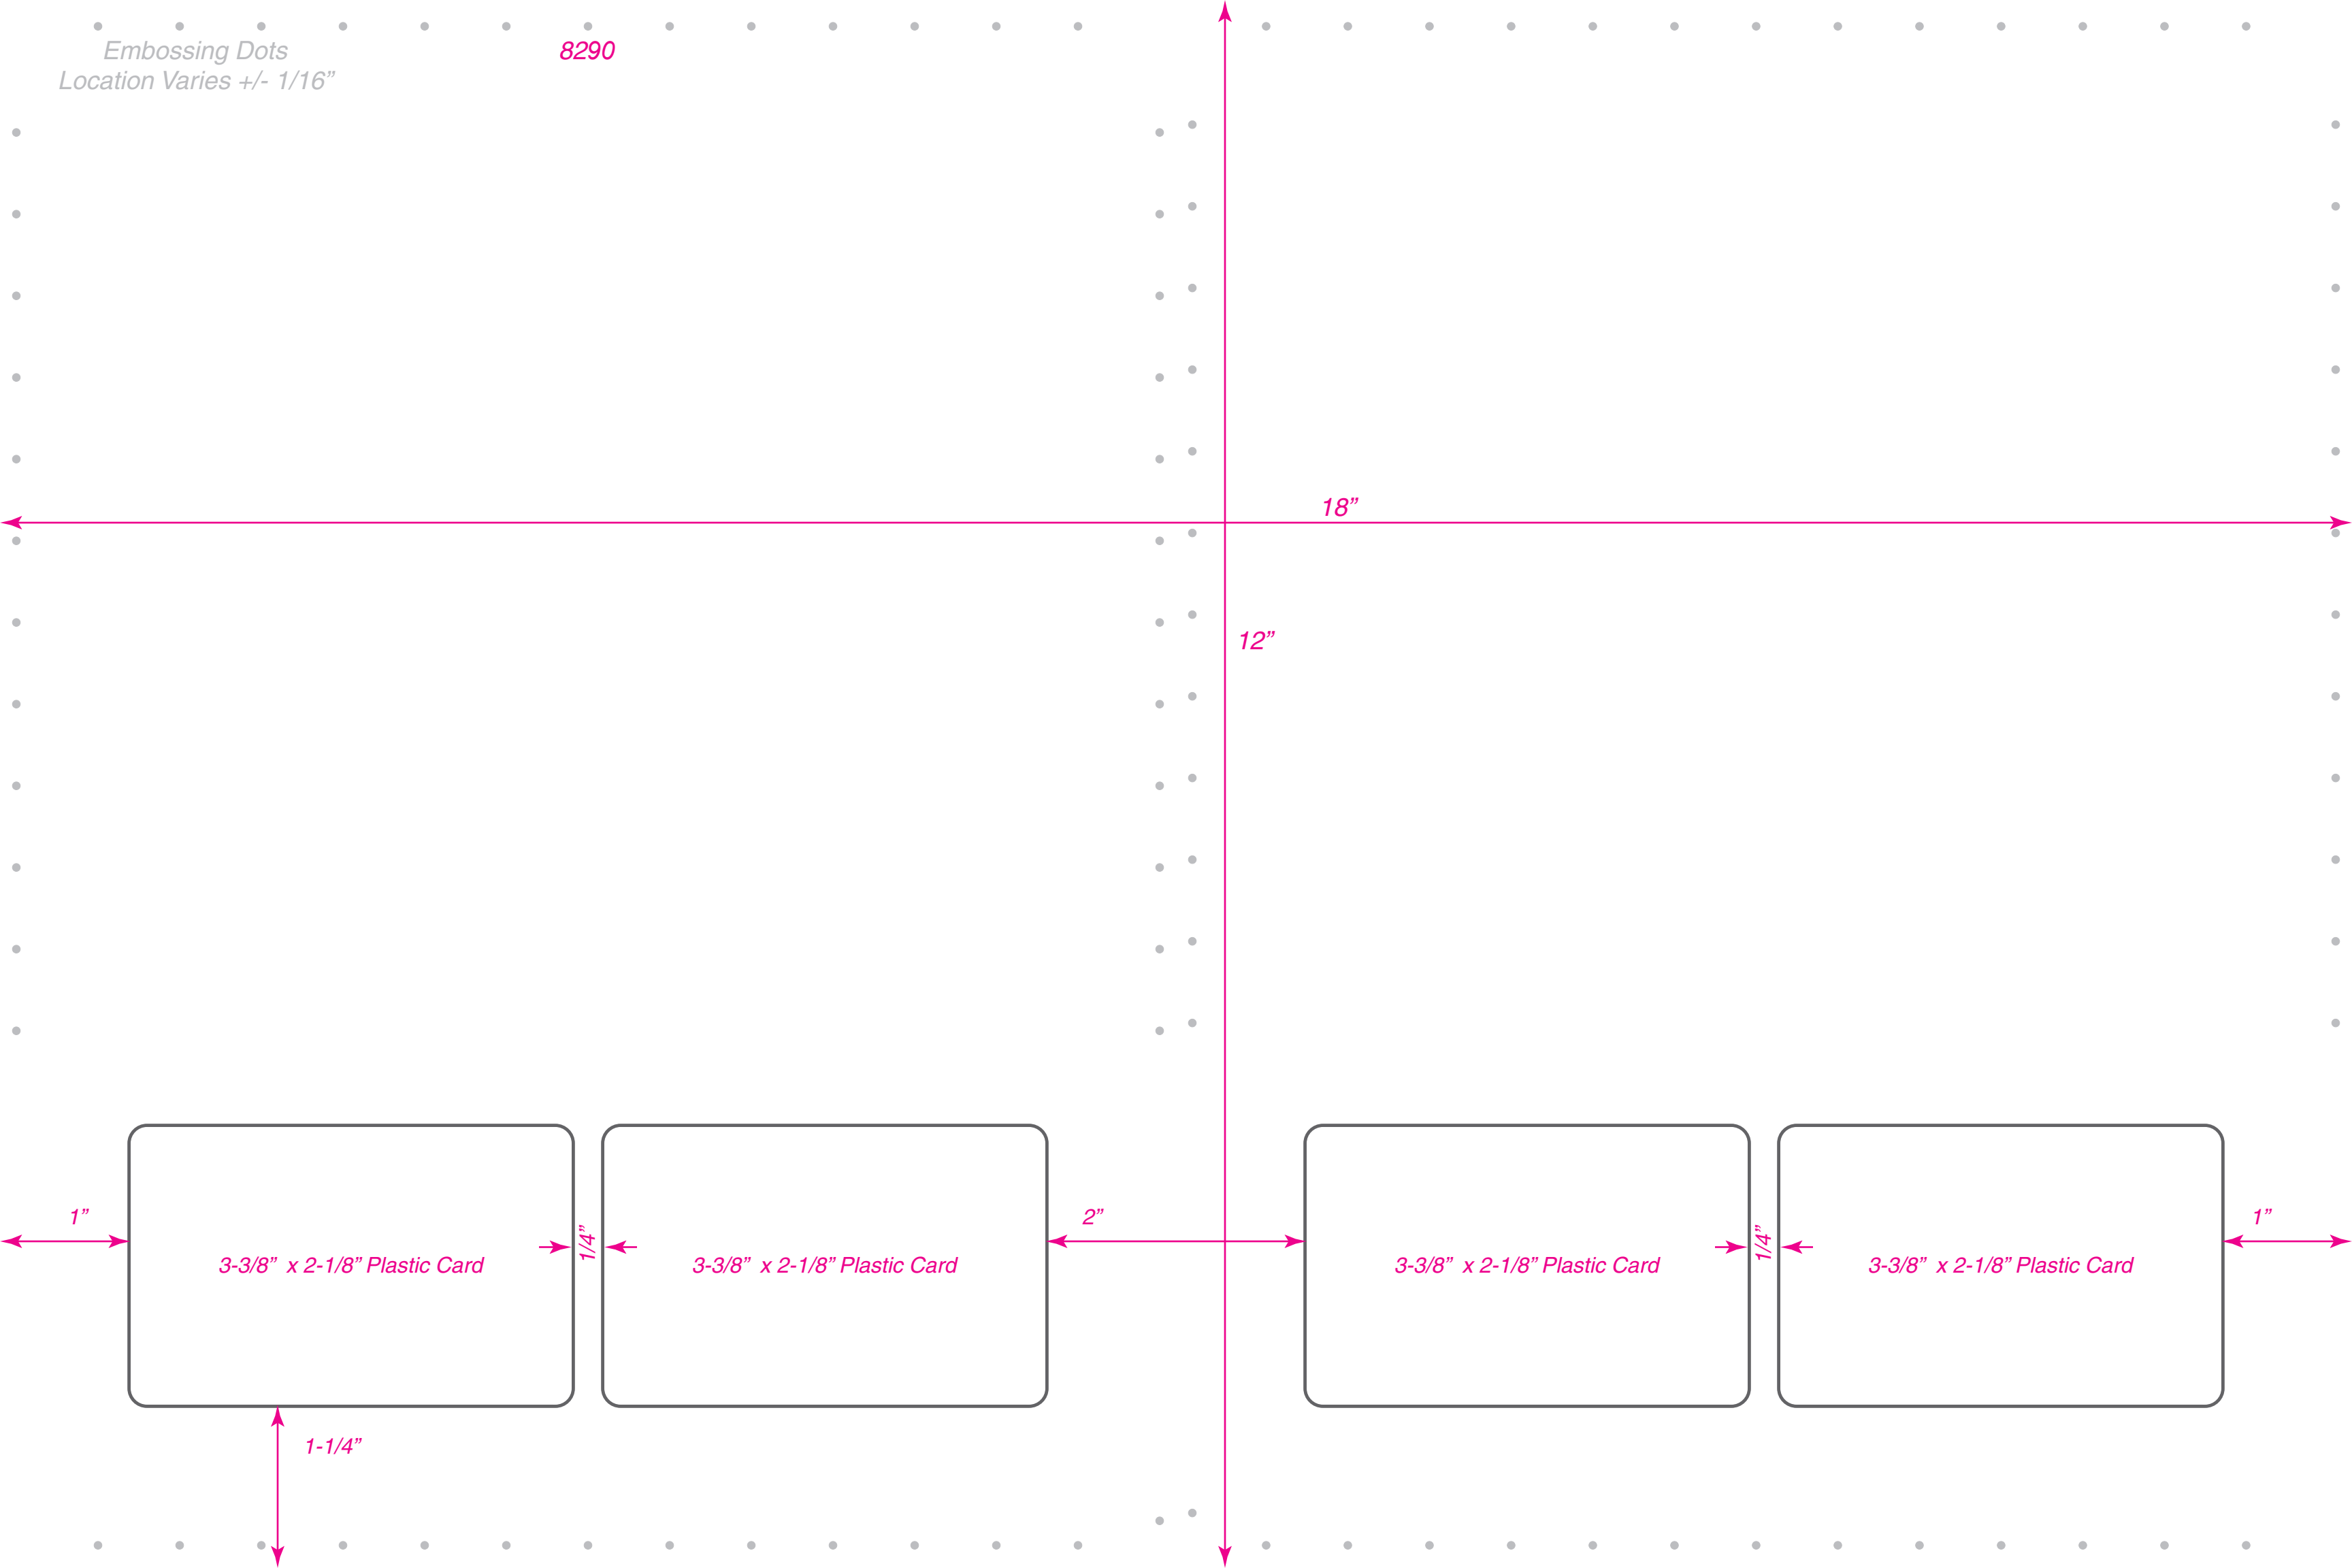

Embossing Dots  
Location Varies +/- 1/16"

8290

18"

12"

1"

1/4"

2"

1/4"

1"

1-1/4"

3-3/8" x 2-1/8" Plastic Card

3-3/8" x 2-1/8" Plastic Card

3-3/8" x 2-1/8" Plastic Card

3-3/8" x 2-1/8" Plastic Card

Embossing Dots  
Location Varies +/- 1/16"

8290  
Back of Sheet

18"

12"

1"

1/4"

2"

1/4"

1"

3-3/8" x 2-1/8" Plastic Card  
Lift-out/printable area 3-1/4" x 2"

3-3/8" x 2-1/8" Plastic Card  
Lift-out/printable area 3-1/4" x 2"

3-3/8" x 2-1/8" Plastic Card  
Lift-out/printable area 3-1/4" x 2"

3-3/8" x 2-1/8" Plastic Card  
Lift-out/printable area 3-1/4" x 2"

Toner-Receptive Film - 2-1/2" Wide