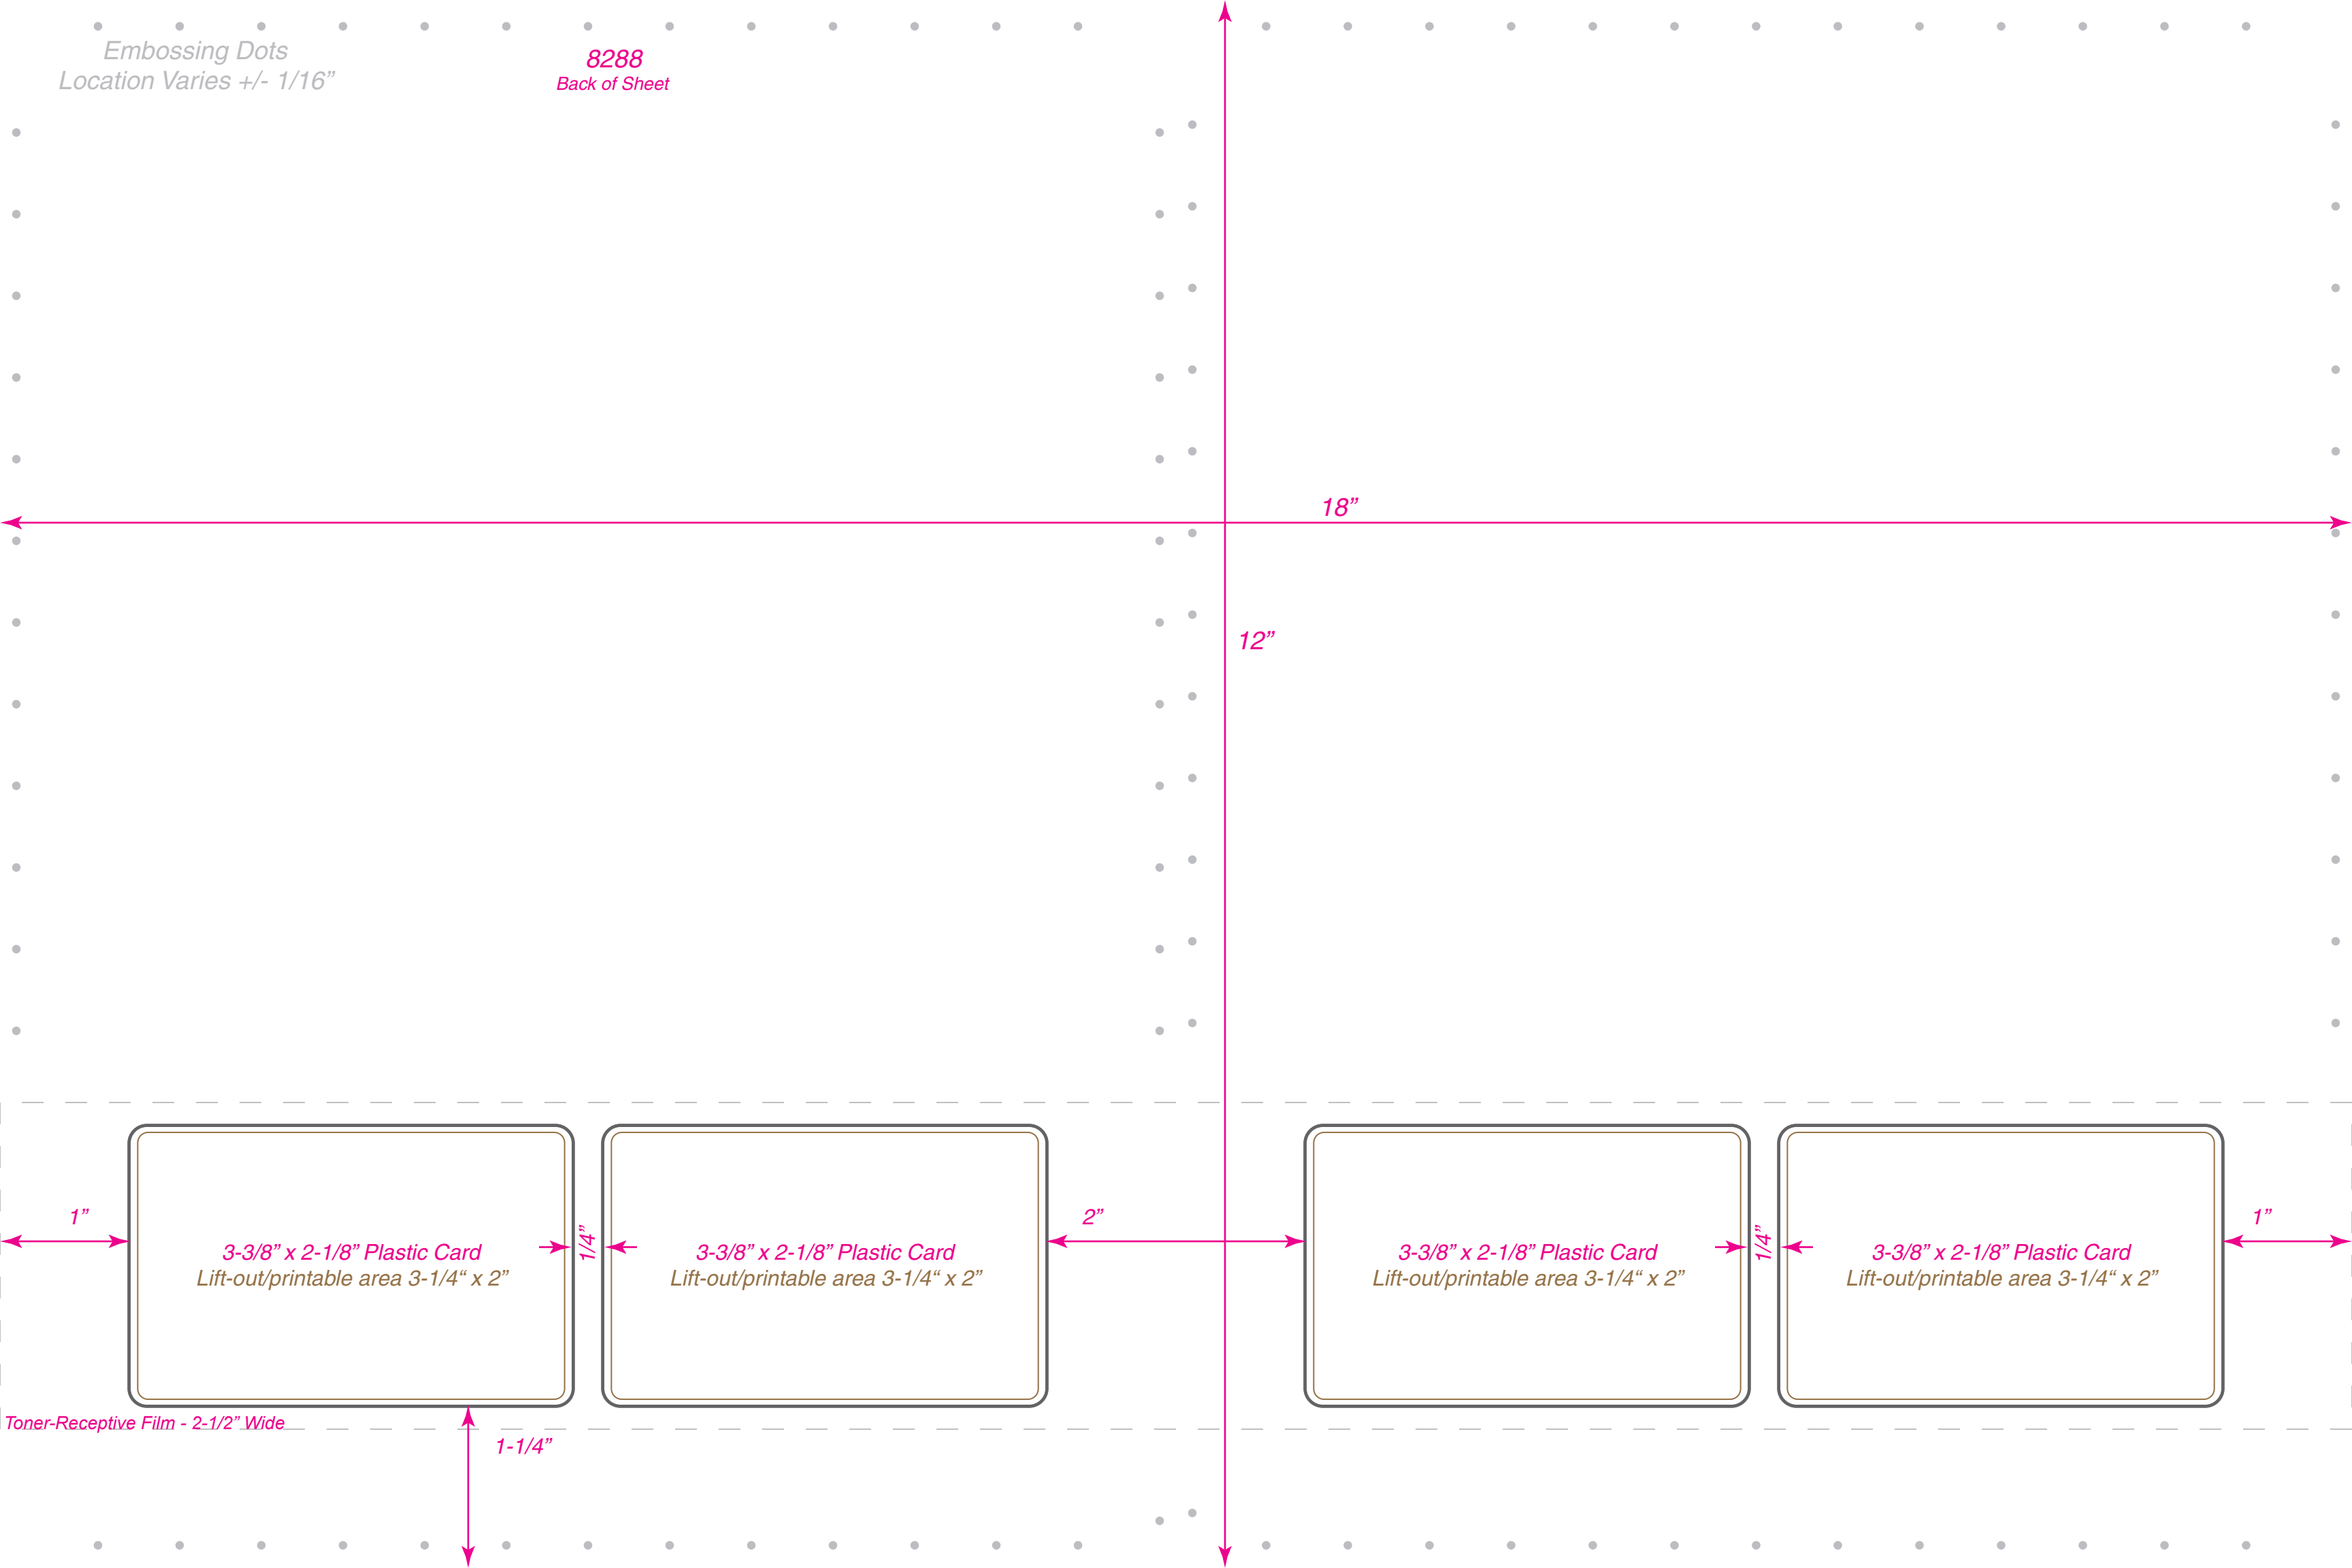

Embossing Dots  
Location Varies +/- 1/16"

8288

18"

12"

1"

3-3/8" x 2-1/8" Plastic Card

1/4"

3-3/8" x 2-1/8" Plastic Card

2"

3-3/8" x 2-1/8" Plastic Card

1/4"

3-3/8" x 2-1/8" Plastic Card

1"

1-1/4"

Embossing Dots  
Location Varies +/- 1/16"

8288  
Back of Sheet

18"

12"

1"

1/4"

2"

1/4"

1"

3-3/8" x 2-1/8" Plastic Card  
Lift-out/printable area 3-1/4" x 2"

3-3/8" x 2-1/8" Plastic Card  
Lift-out/printable area 3-1/4" x 2"

3-3/8" x 2-1/8" Plastic Card  
Lift-out/printable area 3-1/4" x 2"

3-3/8" x 2-1/8" Plastic Card  
Lift-out/printable area 3-1/4" x 2"

Toner-Receptive Film - 2-1/2" Wide