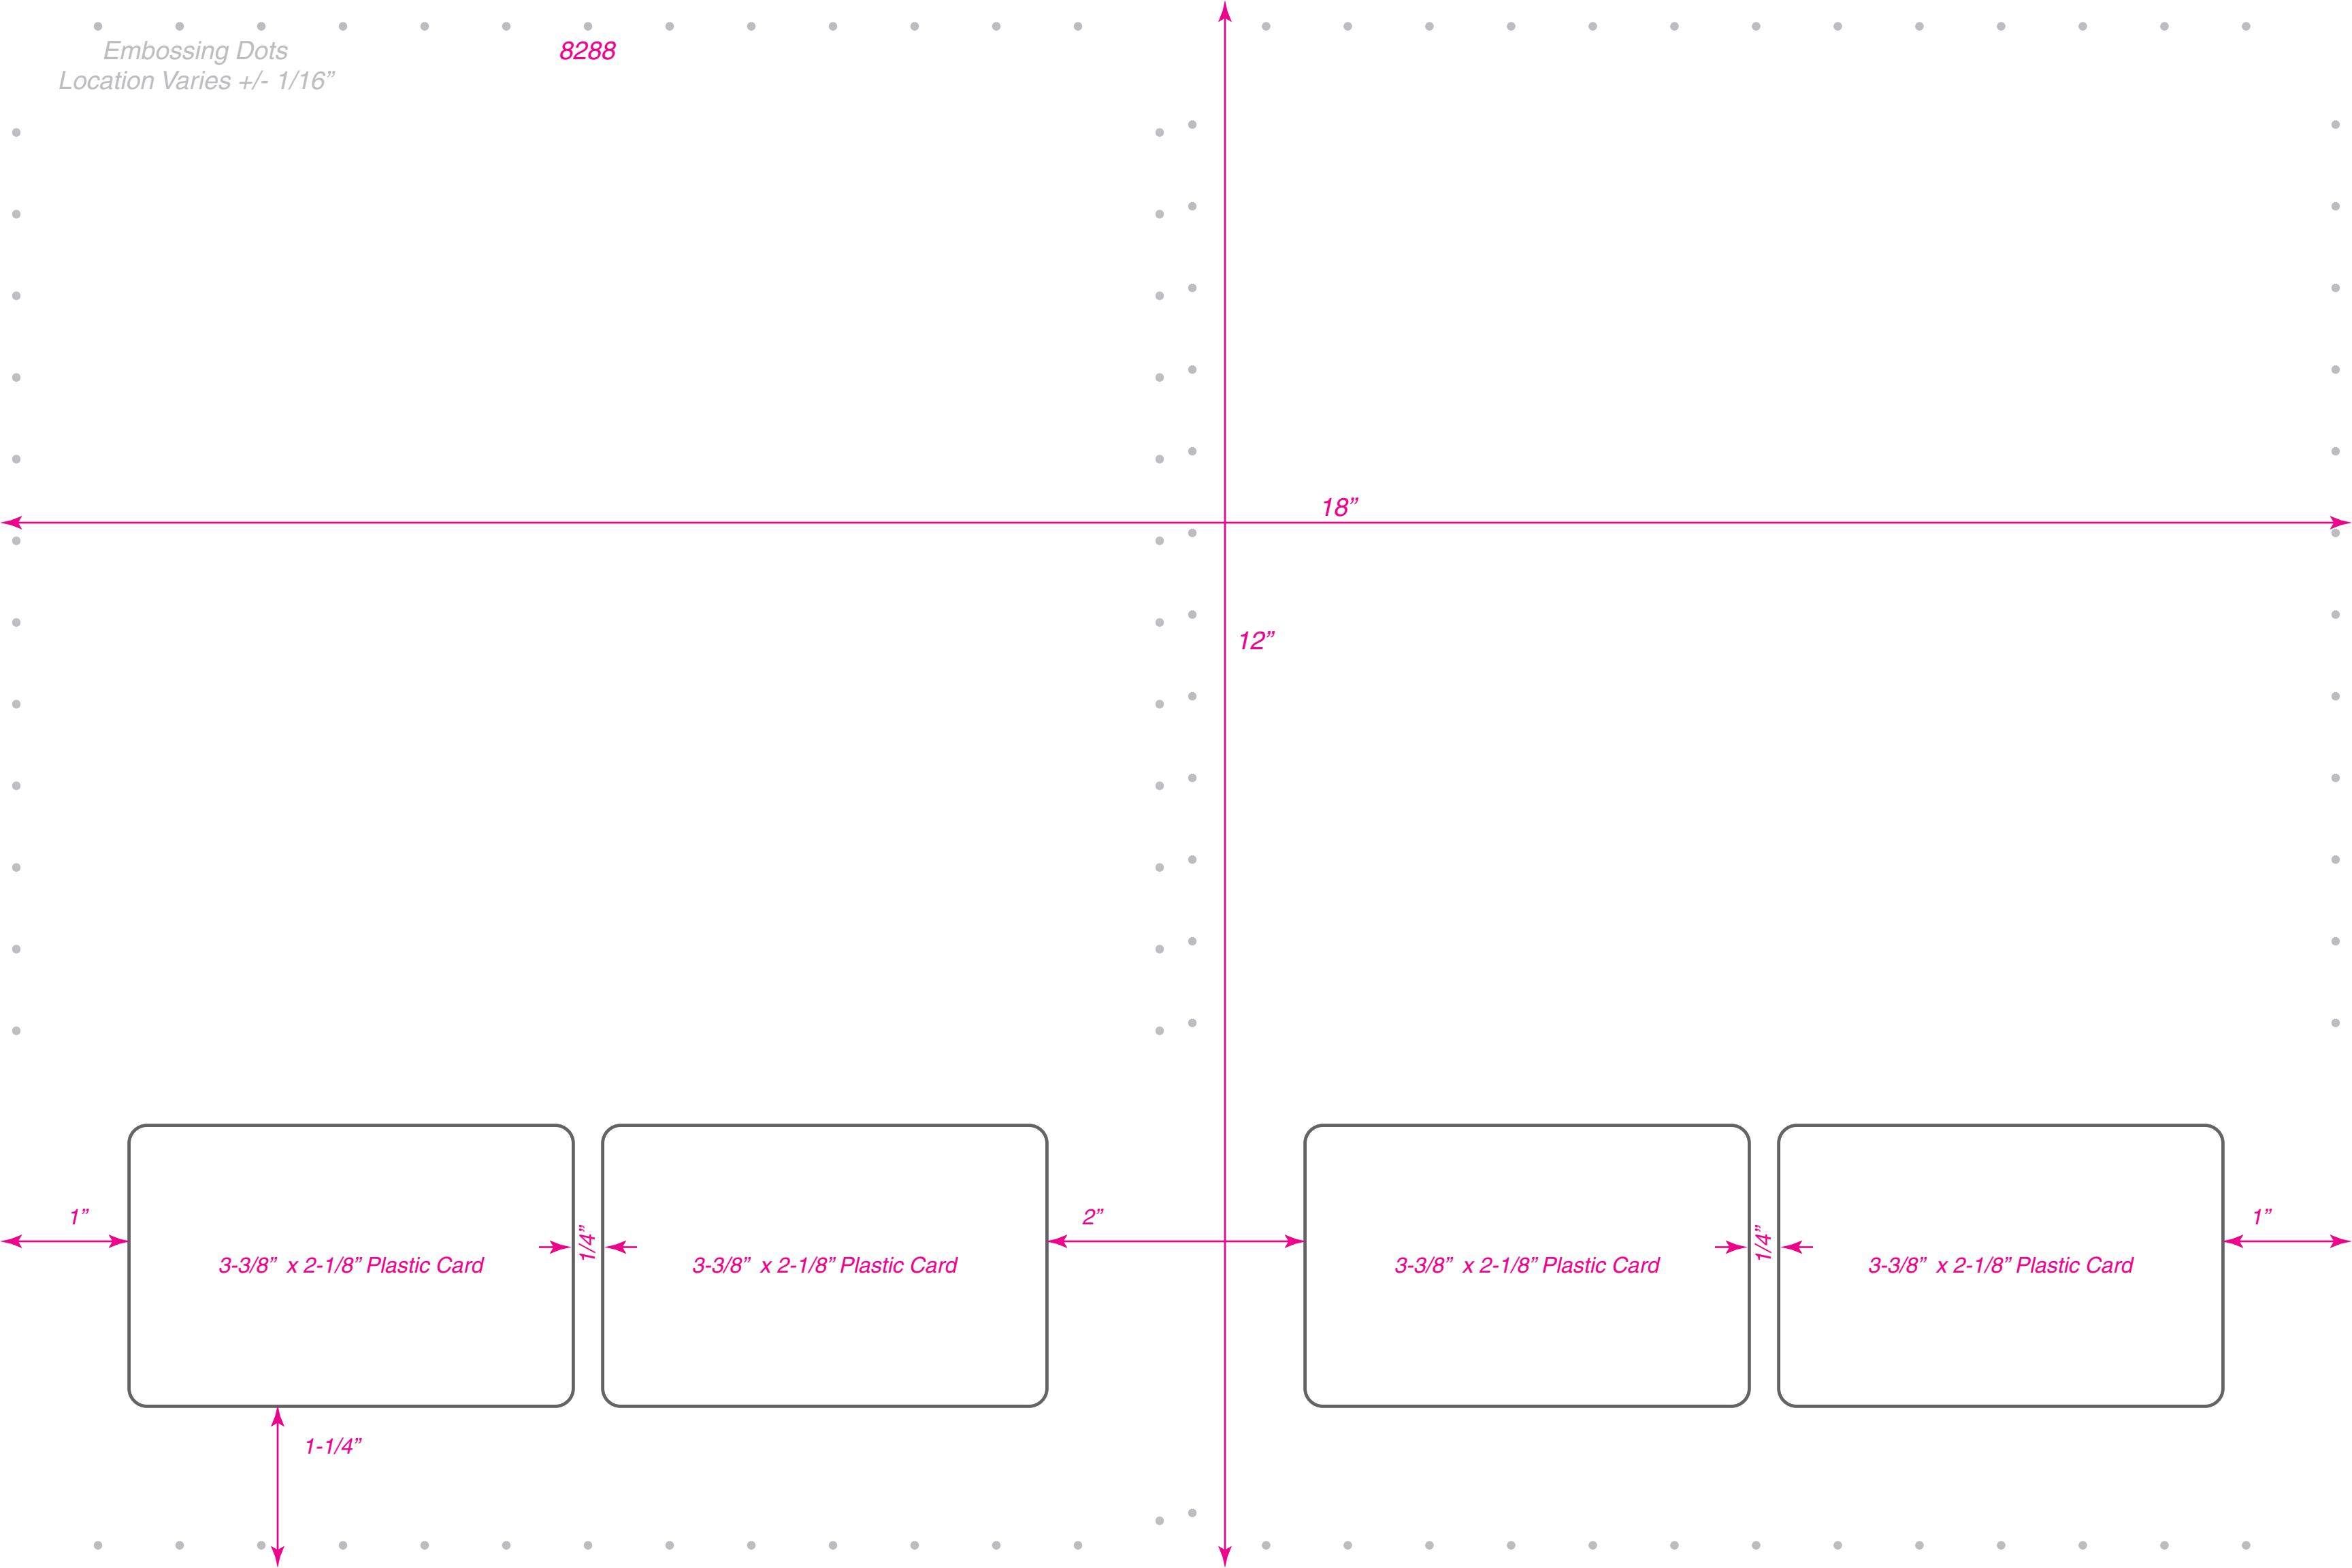

Embossing Dots  
Location Varies +/- 1/16"

8288

18"

12"

1"

3-3/8" x 2-1/8" Plastic Card

1/4"

3-3/8" x 2-1/8" Plastic Card

2"

3-3/8" x 2-1/8" Plastic Card

1/4"

3-3/8" x 2-1/8" Plastic Card

1"

1-1/4"

Embossing Dots  
Location Varies +/- 1/16"

8288  
Back of Sheet

18"

12"

1"

1/4"

2"

1/4"

1"

3-3/8" x 2-1/8" Plastic Card  
Lift-out/printable area 3-1/4" x 2"

3-3/8" x 2-1/8" Plastic Card  
Lift-out/printable area 3-1/4" x 2"

3-3/8" x 2-1/8" Plastic Card  
Lift-out/printable area 3-1/4" x 2"

3-3/8" x 2-1/8" Plastic Card  
Lift-out/printable area 3-1/4" x 2"

Toner-Receptive Film - 2-1/2" Wide