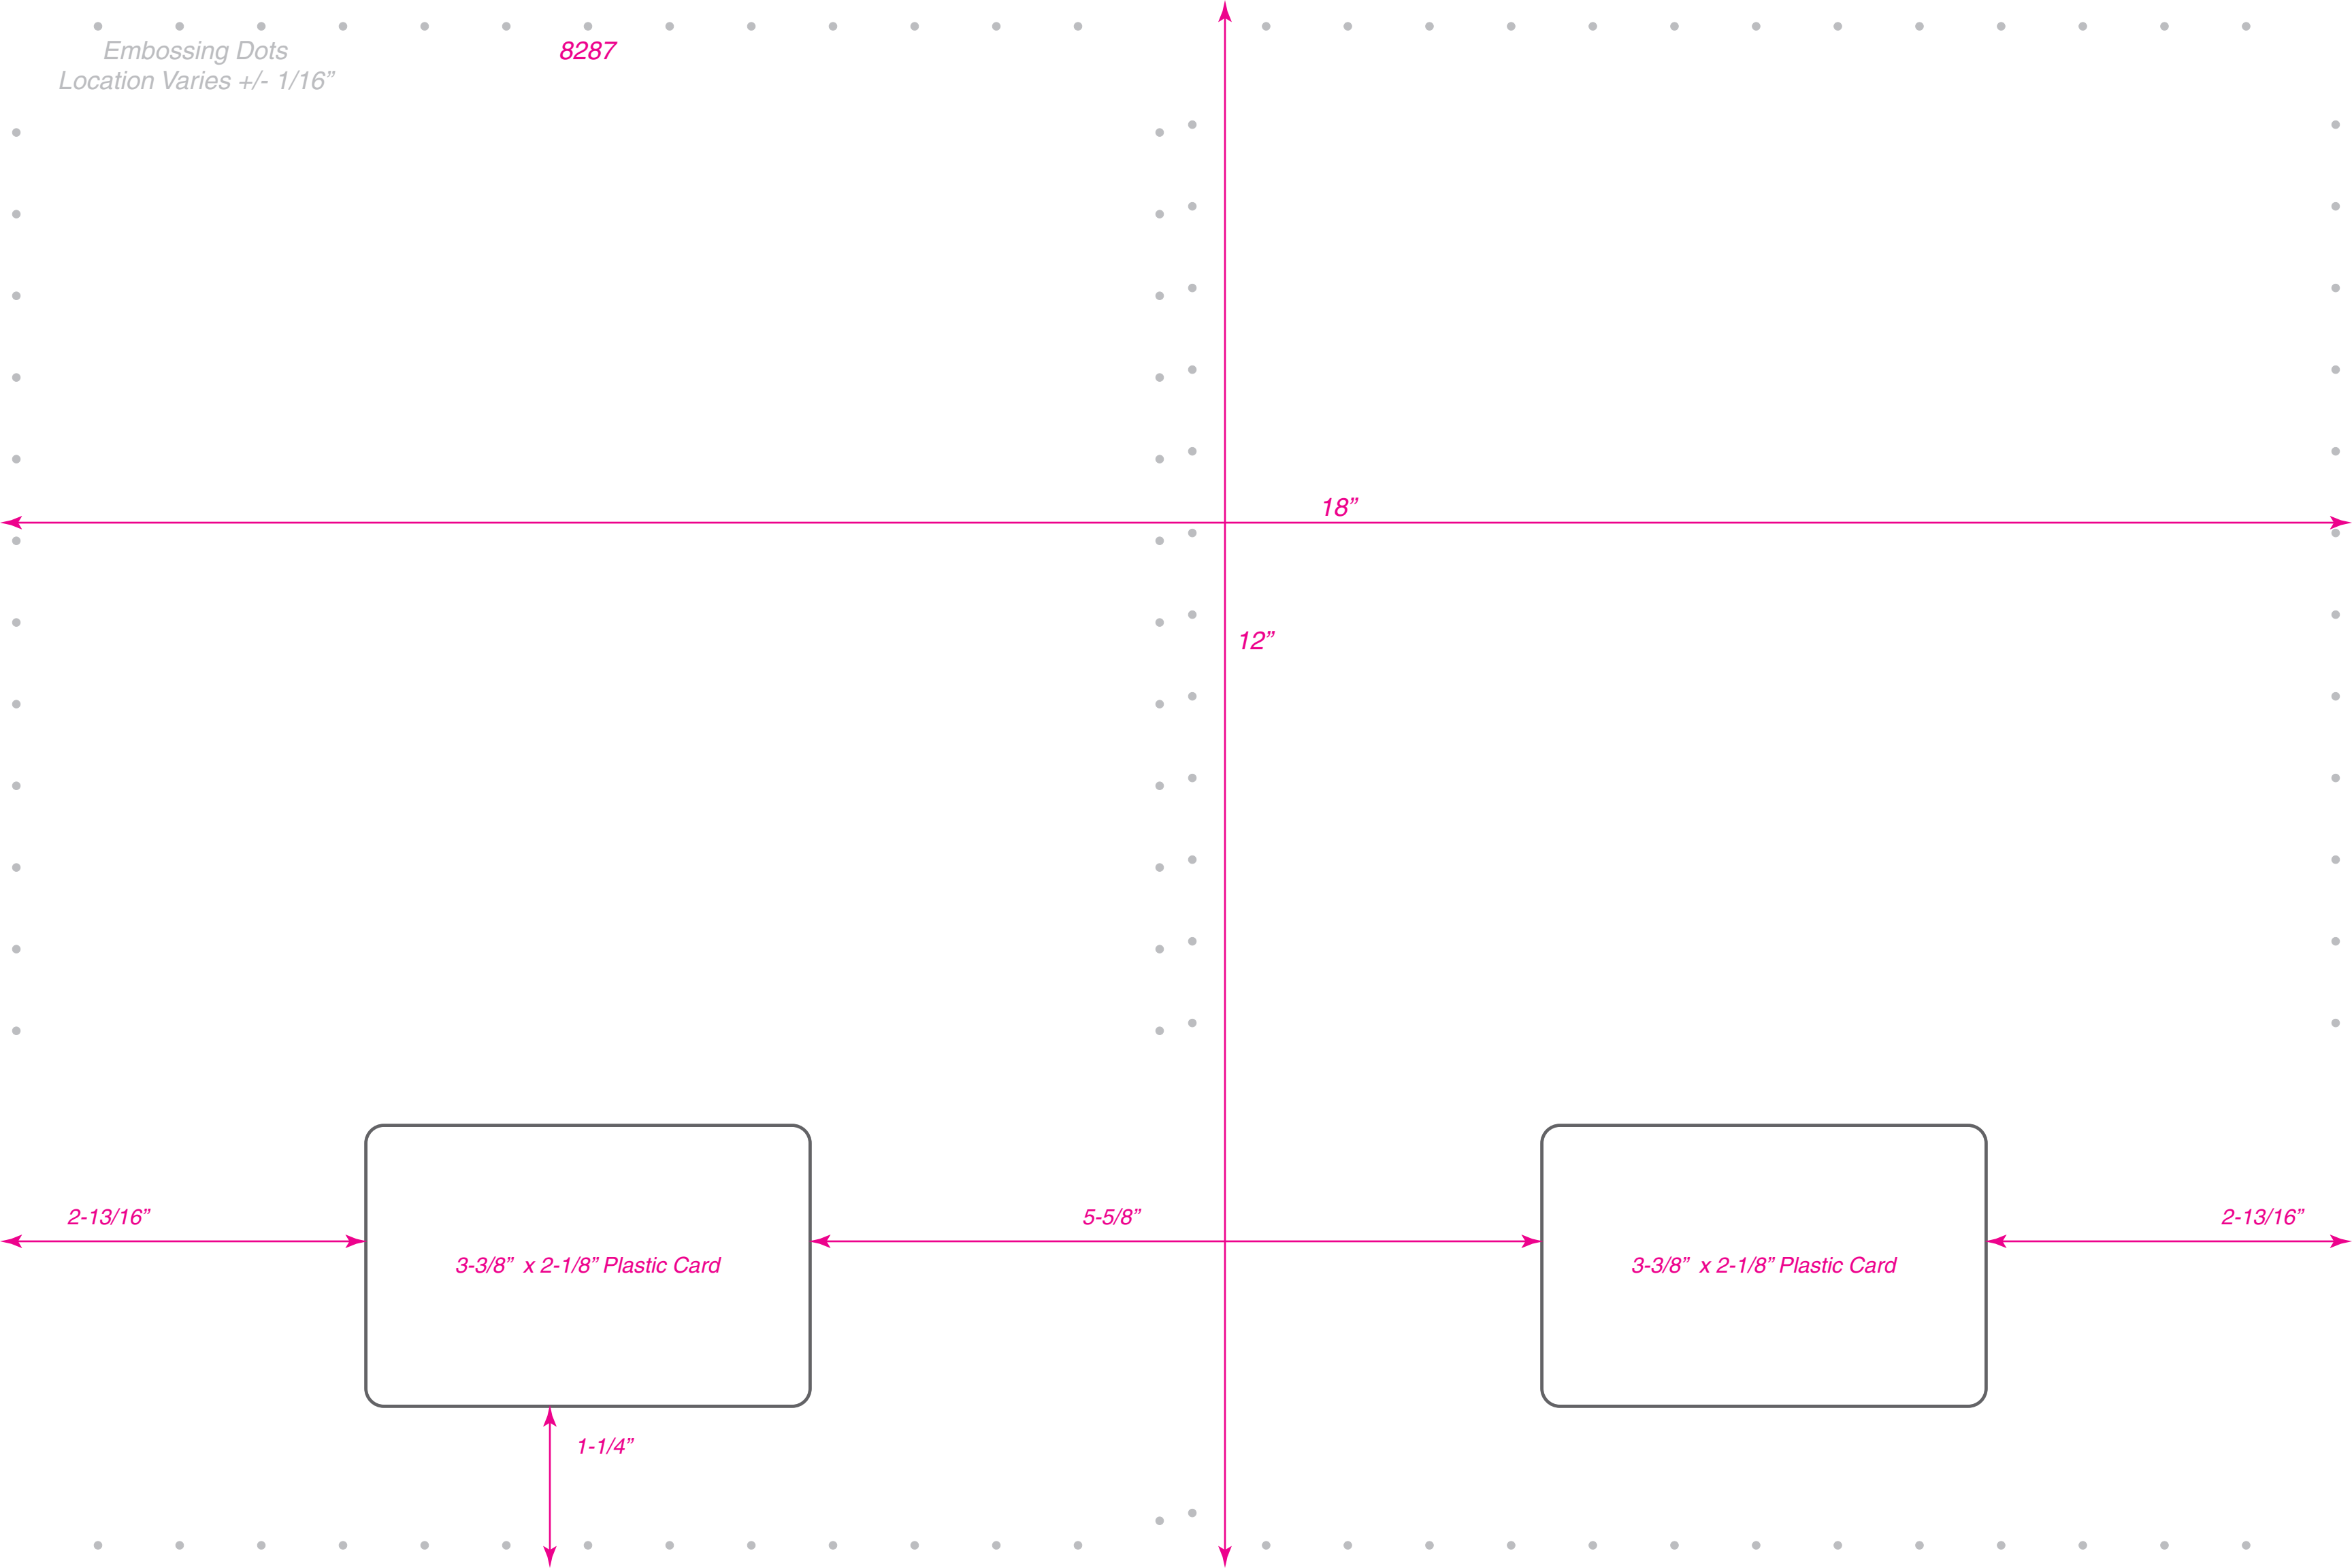

*Embossing Dots
Location Varies +/- 1/16"*

8287

18"

12"

2-13/16"

3-3/8" x 2-1/8" Plastic Card

5-5/8"

3-3/8" x 2-1/8" Plastic Card

2-13/16"

1-1/4"

*Embossing Dots
Location Varies +/- 1/16"*

*8287
Back of Sheet*

18"

12"

2-13/16"

*3-3/8" x 2-1/8" Plastic Card
Lift-out/printable area 3-1/4" x 2"*

5-5/8"

*3-3/8" x 2-1/8" Plastic Card
Lift-out/printable area 3-1/4" x 2"*

2-13/16"

Toner-Receptive Film - 2-1/2" Wide

1-1/4"