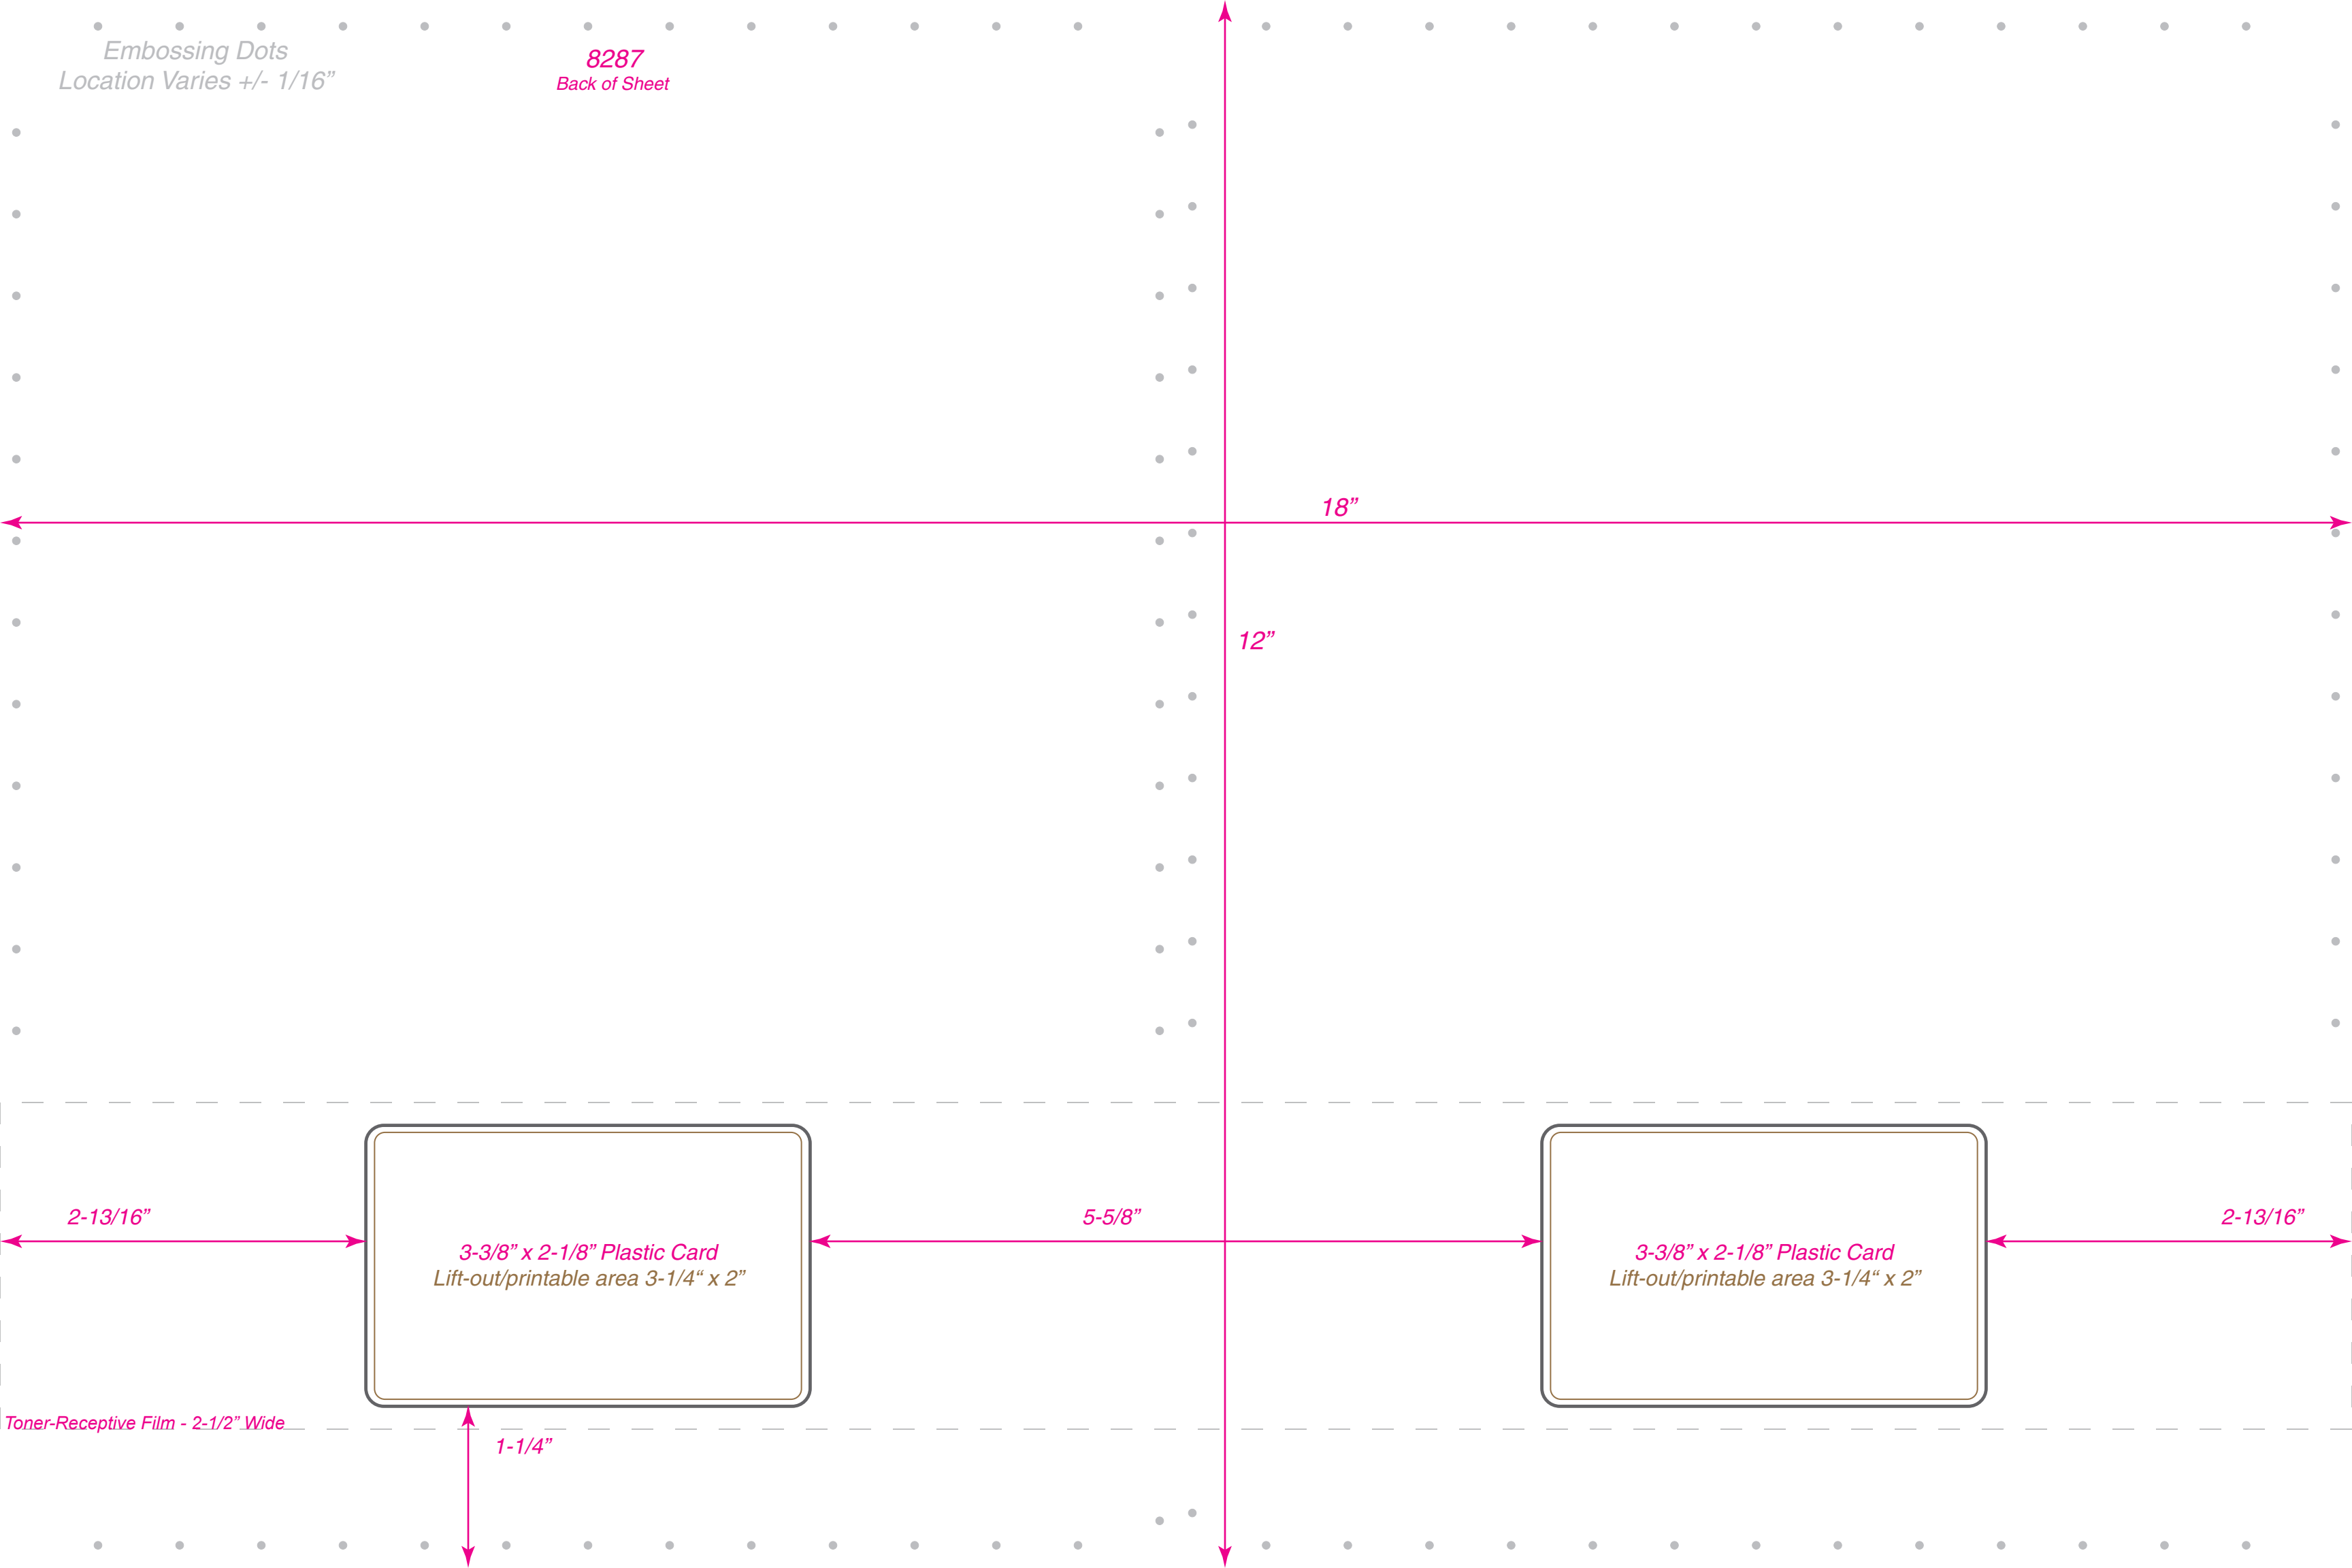

*Embossing Dots
Location Varies +/- 1/16"*

8287

18"

12"

2-13/16"

3-3/8" x 2-1/8" Plastic Card

5-5/8"

3-3/8" x 2-1/8" Plastic Card

2-13/16"

1-1/4"

*Embossing Dots
Location Varies +/- 1/16"*

*8287
Back of Sheet*

18"

12"

2-13/16"

*3-3/8" x 2-1/8" Plastic Card
Lift-out/printable area 3-1/4" x 2"*

5-5/8"

*3-3/8" x 2-1/8" Plastic Card
Lift-out/printable area 3-1/4" x 2"*

2-13/16"

Toner-Receptive Film - 2-1/2" Wide

1-1/4"